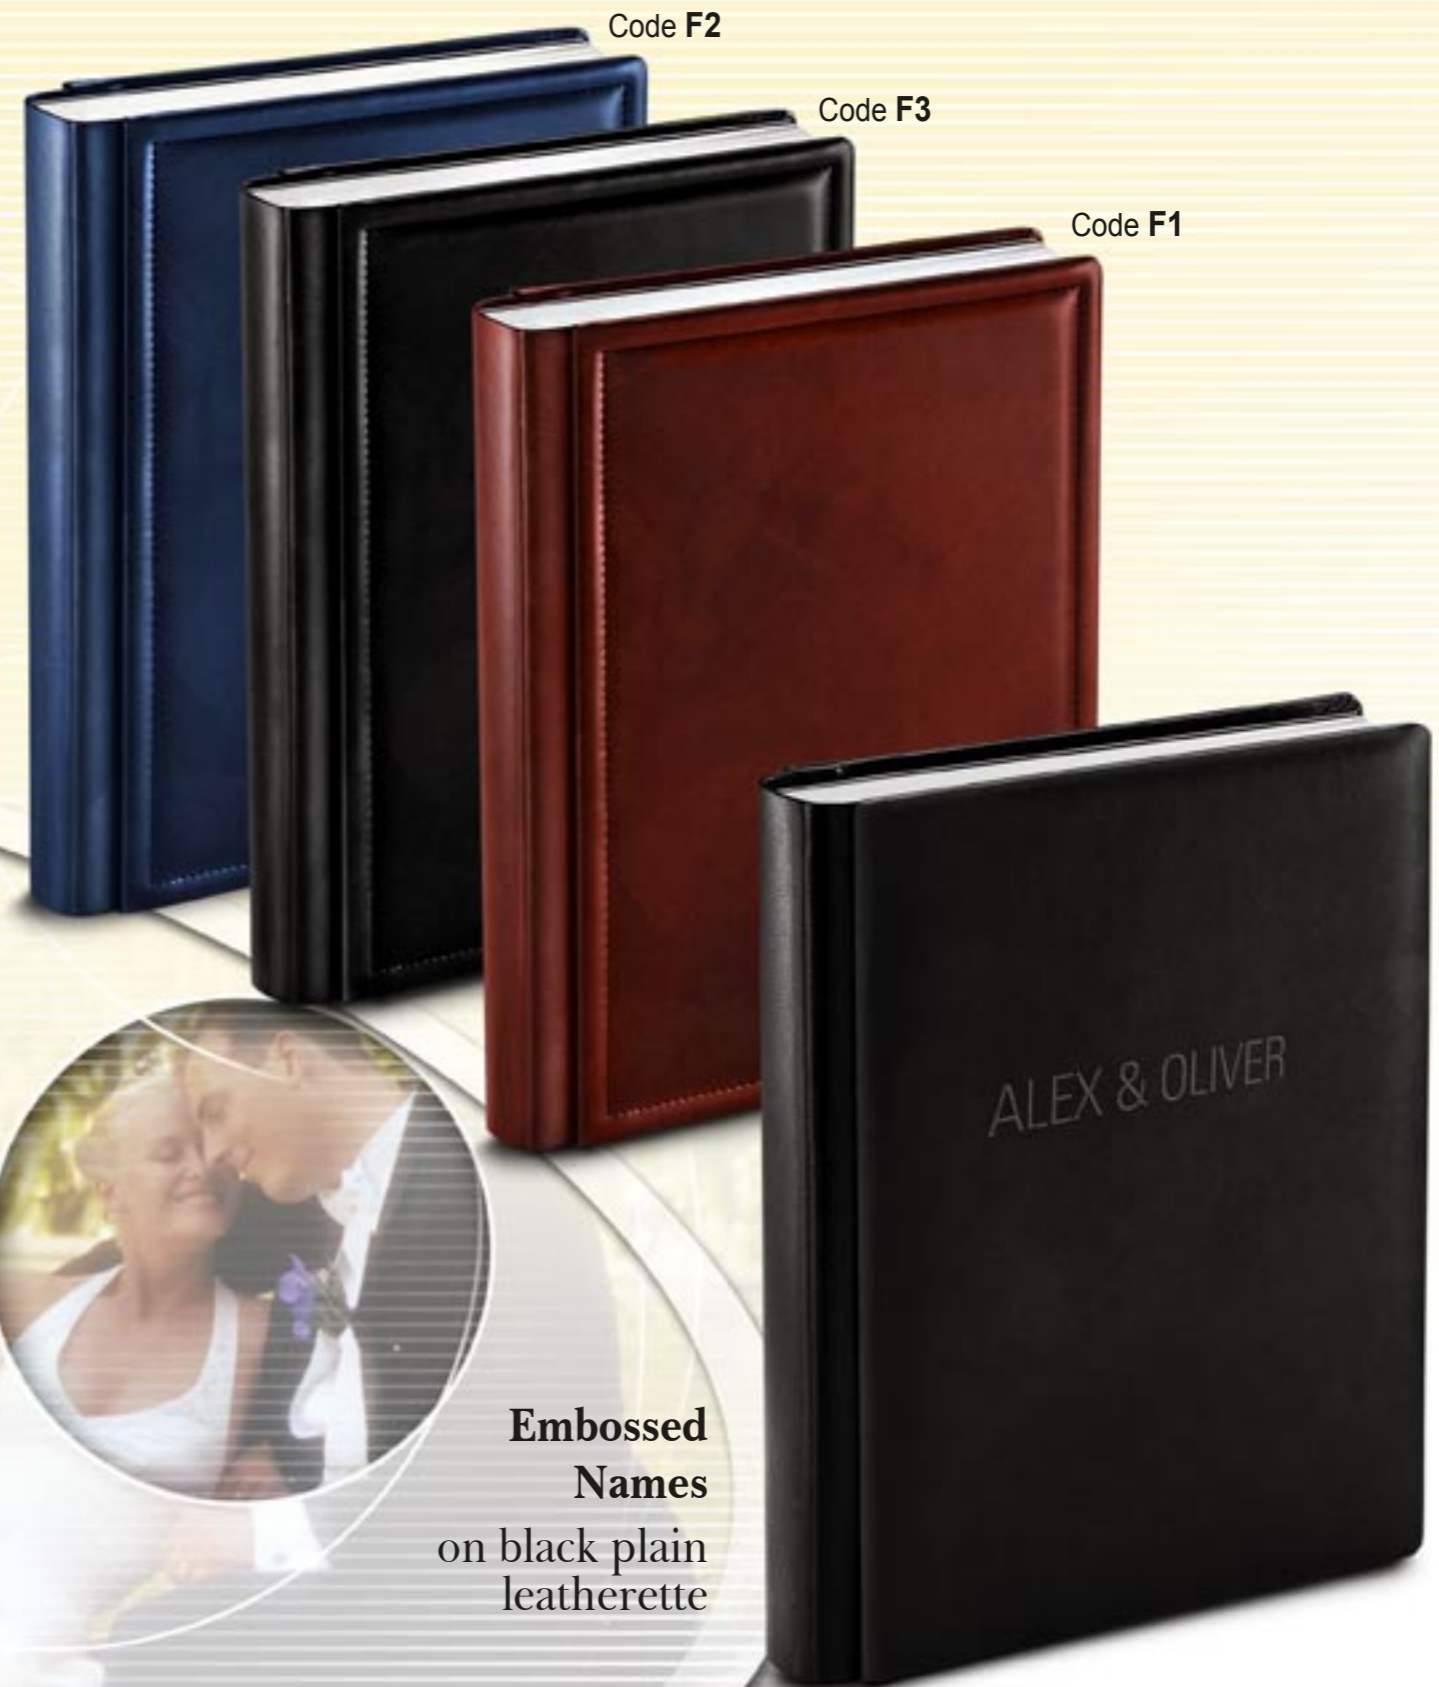

## Metallic Covers

All Gold and Silver metallic covers are available in satin or mirror polish.

Code White

Code Black

Code Silver

Code Gold

# Classic Covers in Leatherette